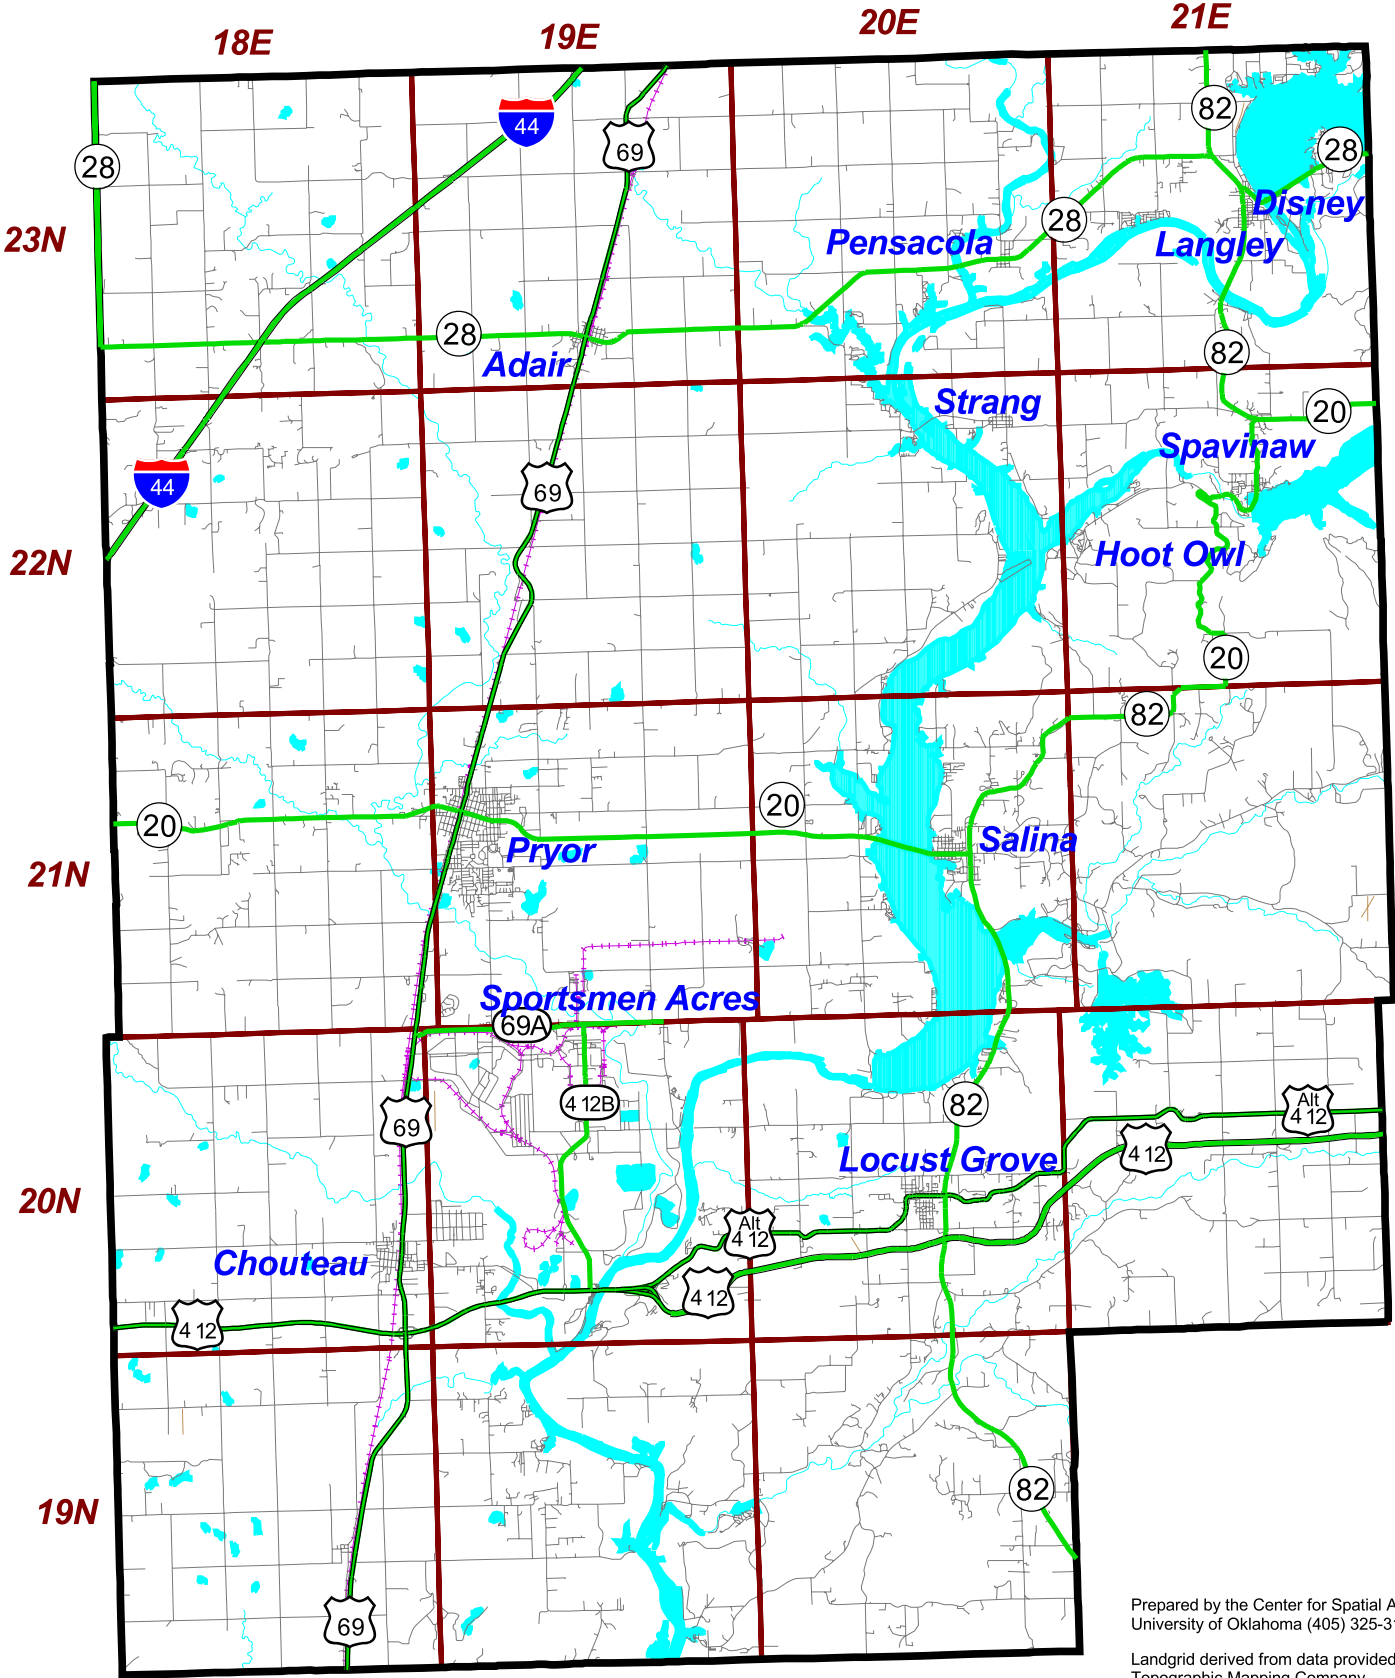

# Mayes County

Prepared by the Center for Spatial Analysis  
University of Oklahoma (405) 325-3131

Landgrid derived from data provided by  
Topographic Mapping Company  
Oklahoma City, OK